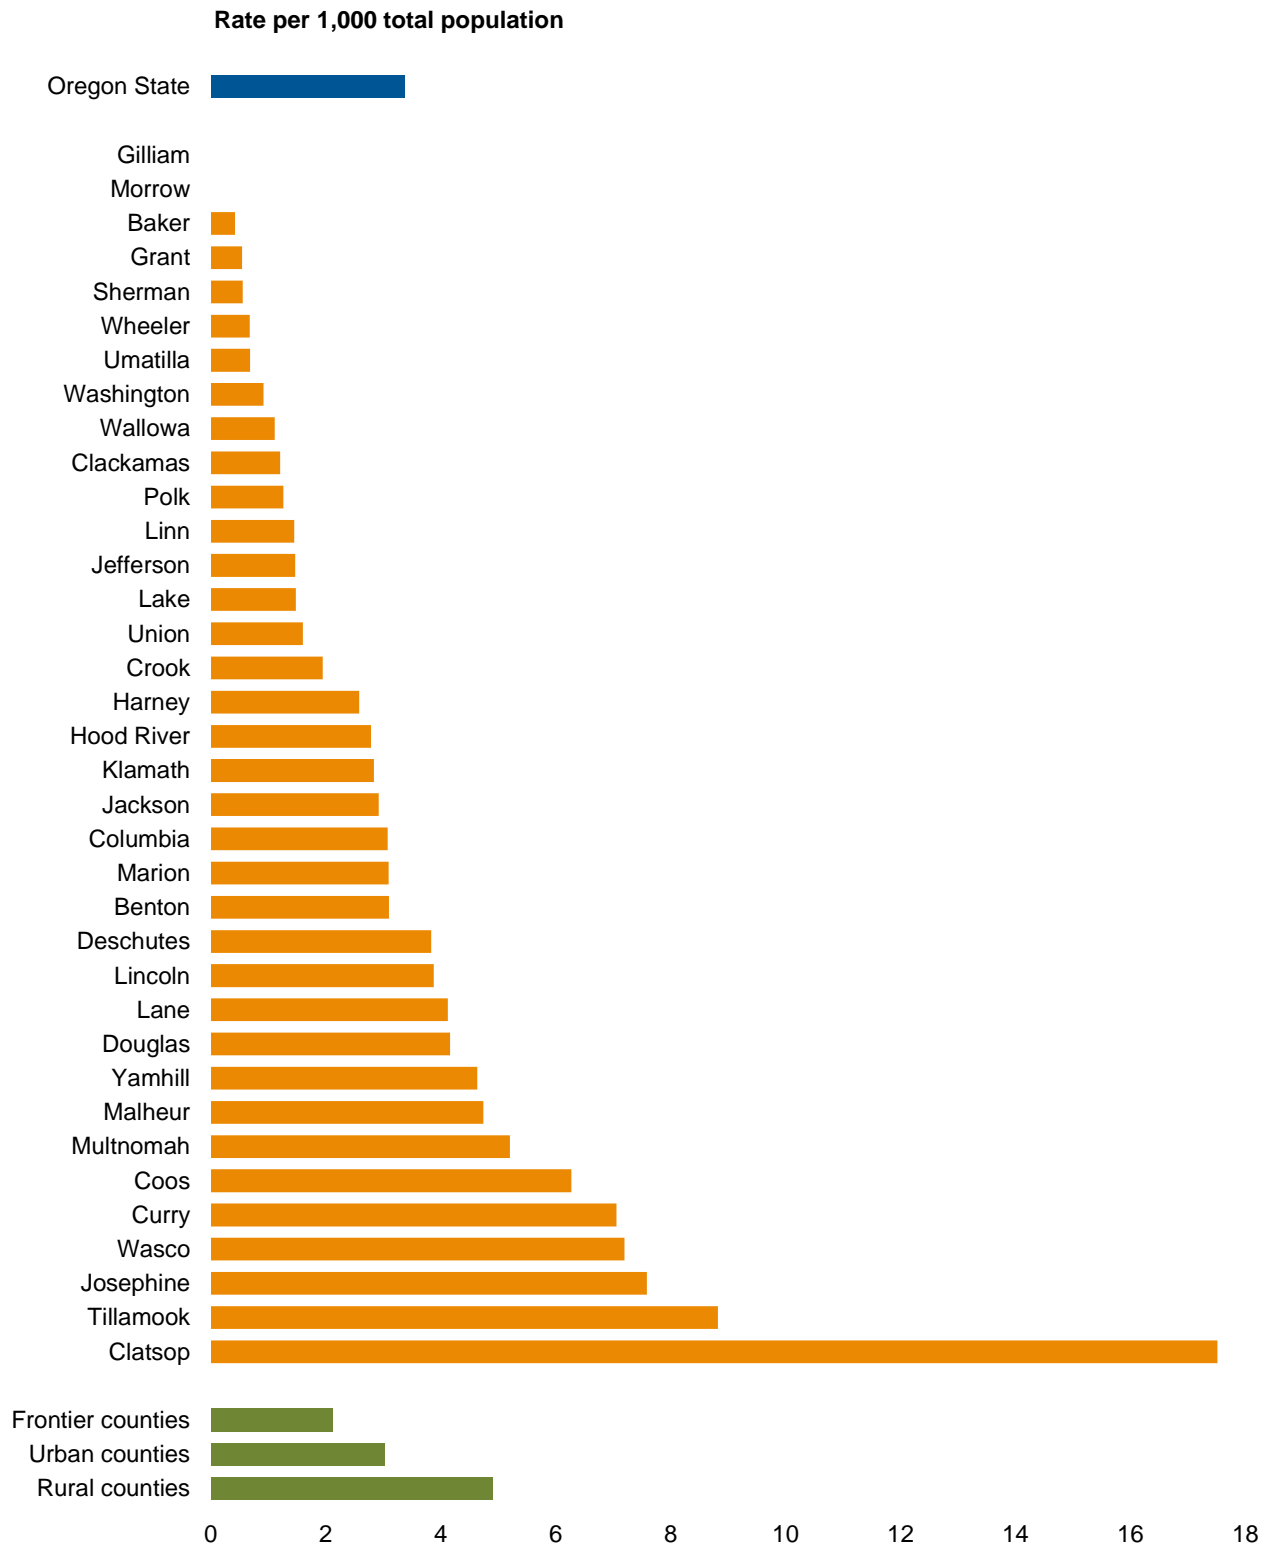

Estimates of the homeless population by county, Oregon, 2017

Estimates of the homeless population by county, Oregon, 2017

County	Rate per 1,000 total population	Homeless persons	Total population
Baker	0.4	7	16,750
Benton	3.1	287	92,575
Clackamas	1.2	497	413,000
Clatsop	17.5	680	38,820
Columbia	3.1	158	51,345
Coos	6.3	397	63,310
Crook	1.9	43	22,105
Curry	7.1	161	22,805
Deschutes	3.8	701	182,930
Douglas	4.2	463	111,180
Gilliam	0.0	0	1,995
Grant	0.5	4	7,415
Harney	2.6	19	7,360
Hood River	2.8	70	25,145
Jackson	2.9	633	216,900
Jefferson	1.5	34	23,190
Josephine	7.6	650	85,650
Klamath	2.8	192	67,690
Lake	1.5	12	8,120
Lane	4.1	1,529	370,600
Lincoln	3.9	186	47,960
Linn	1.5	180	124,010
Malheur	4.7	151	31,845
Marion	3.1	1,049	339,200
Morrow	0.0	0	11,890
Multnomah	5.2	4,177	803,000
Polk	1.3	102	81,000
Sherman	0.6	1	1,800
Tillamook	8.8	231	26,175
Umatilla	0.7	55	80,500
Union	1.6	43	26,900
Wallowa	1.1	8	7,195
Wasco	7.2	195	27,100
Washington	0.9	544	595,860
Wheeler	0.7	1	1,480
Yamhill	4.6	493	106,300
Frontier counties	2.1	203	95,850
Rural counties	4.9	4,051	826,175
Urban counties	3.0	9,699	3,219,075
<i>Oregon State</i>	3.4	13,953	4,141,100